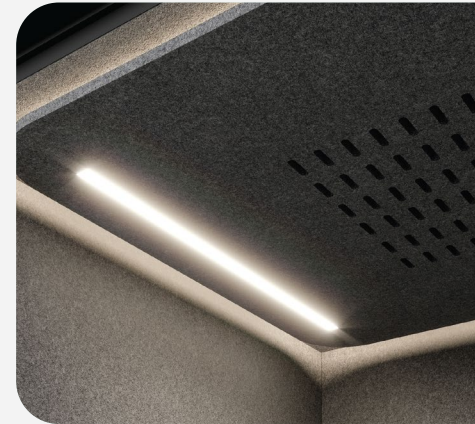

Features that really matter

BOX17

Ergonomic Tables & Seating

Box 1 Flex has a table that can be manually switched (lift, rotate, reattach) to sitting or standing position.