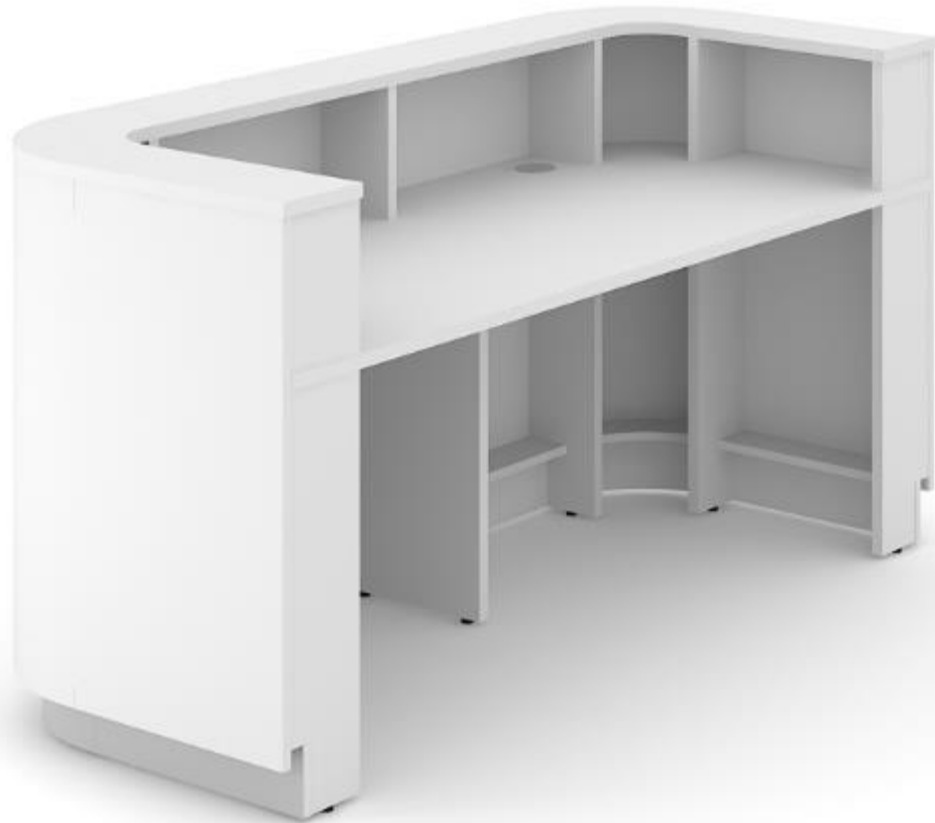

# COSY

RECEPTION FURNITURE

narbutas

# Reception

A first impression is a lasting impression.

Clean, modern look with no sharp corners on the front side to make your office look welcoming, friendly and cosy for visitors.

- High modesty panel – CPL;
- Supports and desktops – white melamine (M1);
- Plinth – polished aluminium color HPL.