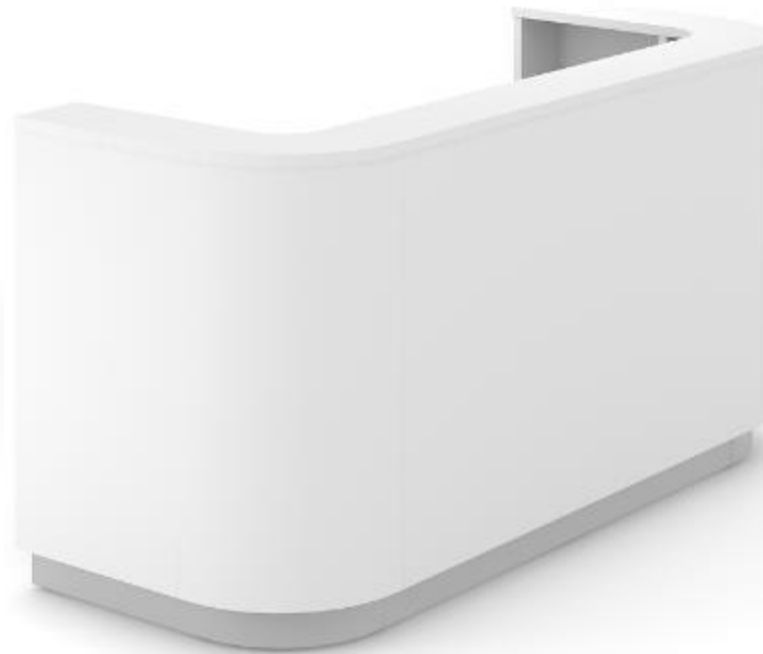

# COSY

RECEPTION FURNITURE

narbutas

# Reception

A first impression is a lasting impression.

Clean, modern look with no sharp corners on the front side to make your office look welcoming, friendly and cosy for visitors.

- High modesty panel – CPL;
- Supports and desktops – white melamine (M1);
- Plinth – polished aluminium color HPL.

**Texture:**

CPL / Melamine M1

narbutas