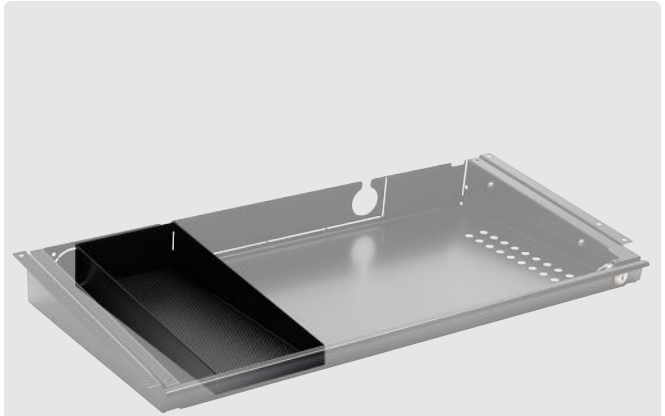

Laptop Tray Extra

Laptop Tray Extra is designed to provide optimal space for your laptop while creating a light, elegant look at your desk. The ball-bearing slides allow 110% extension, so the drawer glides completely clear of the desk. The back panel can be easily removed for extra airflow or to route cables, making the drawer ideal for environments with multiple devices.

The drawer can be customized with insert trays for pens, clips, etc., USB fan, and soft close, so it adapts to different needs and workspaces. The drawer is durable, practical, and ready for daily use.

Laptop Tray Extra, w. Lock

H: 37/72 mm W: 731 mm D: 356 mm

- 4070-0000-9005
- 4070-0000-9006
- 4070-0000-9016

Insert Laptop Tray Extra, Metal

- 4070-0001-9005

Insert Laptop Tray Extra, Plastic

- 4070-0002-9005