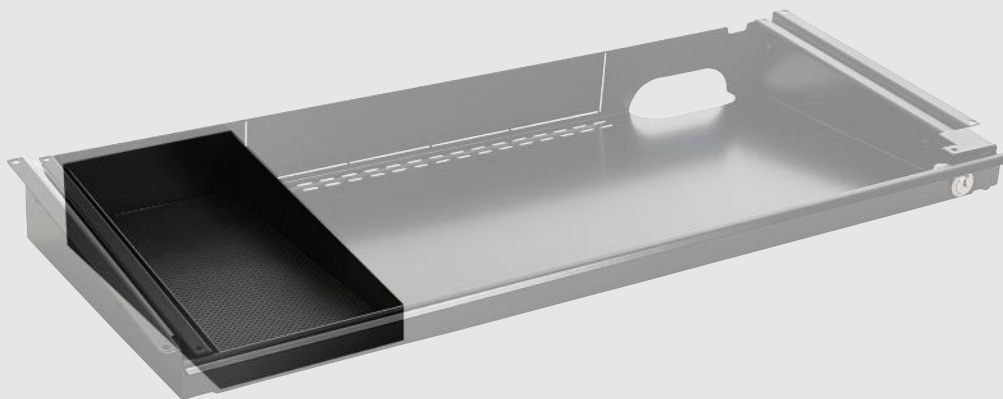

## Laptop Tray Classic

Laptop Tray Classic is a compact and highly practical laptop drawer, specifically designed for desks with a depth of 800 mm. The drawer works particularly well in spaces where under-desk room is limited and is ideal for securely storing a laptop.

The drawer comes with a lock as standard. The back panel features two ventilation holes to help reduce heat buildup during use. The holes are specially shaped to allow cables to pass straight down without interfering with the desk's apron. The back panel is also perforated, so a larger section can be removed if additional airflow or cable routing is required.

The drawer can be customized with a practical insert and soft close mechanism

### Laptop Tray Classic, w. Lock

H: 37/71 mm W: 721 mm D: 316 mm

- 4071-0000-9005
- 4071-0000-9006
- 4071-0000-9016