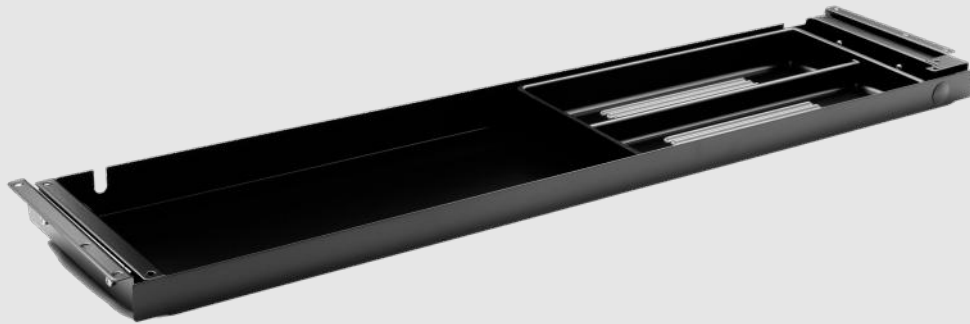

Ultra Pen

Below is the Ultra Pen without a lock. Please note that the drawer's width may vary depending on whether it comes with or without a lock, which is important to consider when the desk is pre-drilled for drawer installation.

Ultra Pen, Large

H: 32/43 mm W: 870 mm D: 186 mm

- 4040-0000-9005
- 4040-0000-9006
- 4040-0000-9016

Ultra Pen, Small

H: 32/43 mm W: 425 mm D: 186 mm

- 4045-0000-9005
- 4045-0000-9006
- 4045-0000-9016