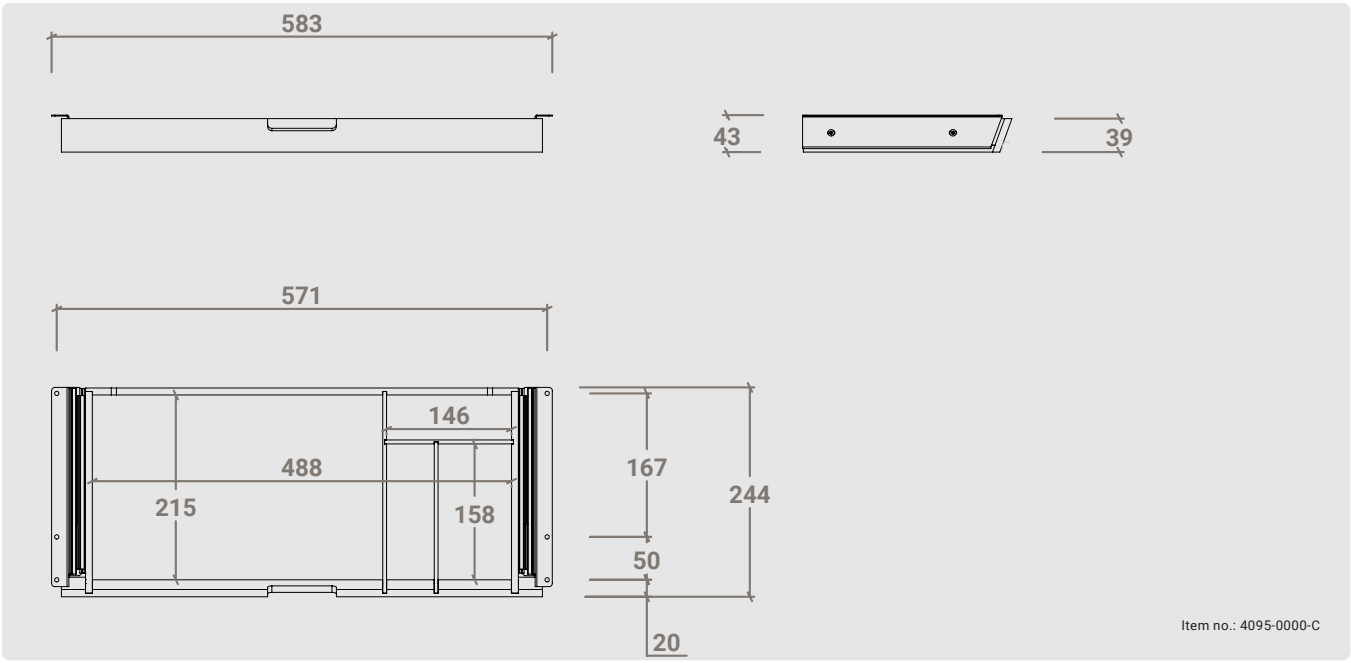

Bamboo Tray is available in two widths. The wide version comes with a fixed insert, making it easy to organize office supplies and keep items neatly in place. The drawer fits desks with a depth of 80 cm and deeper and is durable and ready for everyday use.

### Bamboo Tray, Large

H: 43 mm W: 585 mm D: 243 mm

● 4095-0000-C

### Bamboo Tray, Small

H: 39 mm W: 282 mm D: 243 mm

● 4091-0000-C

Item no.: 4095-0000-C

Item no.: 4091-0000-C