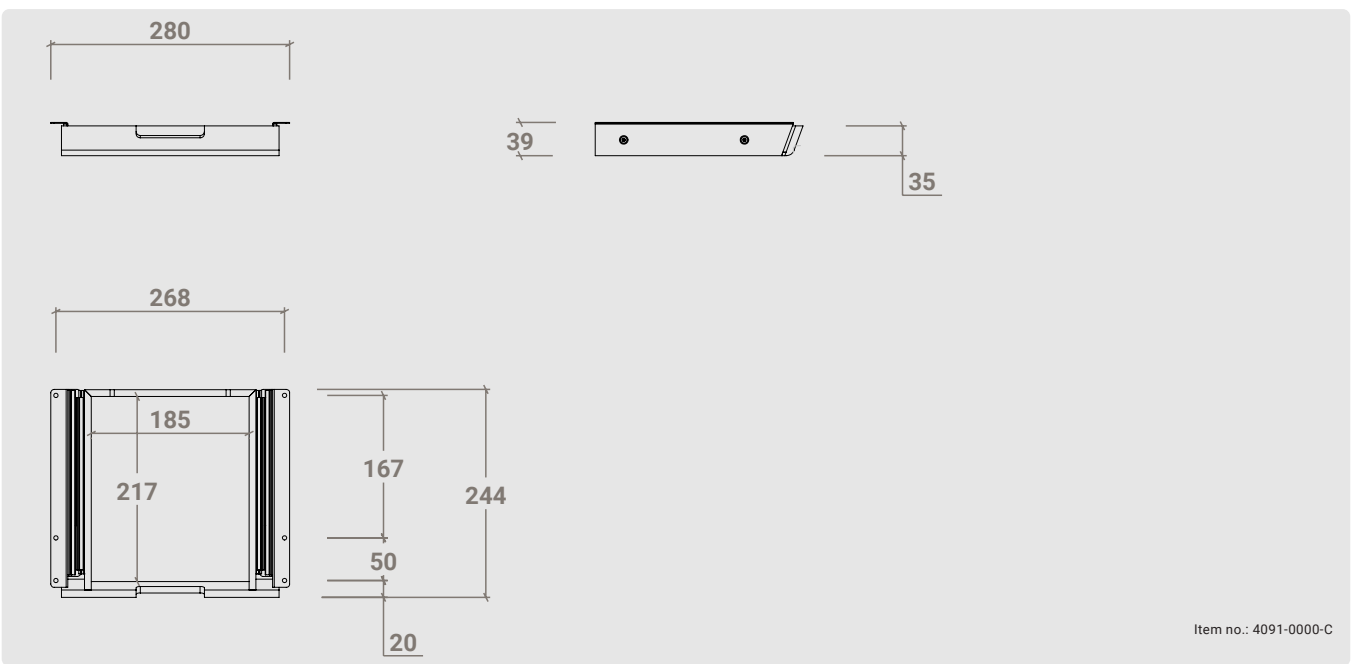

Bamboo Tray is available in two widths. The wide version comes with a fixed insert, making it easy to organize office supplies and keep items neatly in place. The drawer fits desks with a depth of 80 cm and deeper and is durable and ready for everyday use.

### Bamboo Tray, Large

H: 43 mm W: 585 mm D: 243 mm

● 4095-0000-C

### Bamboo Tray, Small

H: 39 mm W: 282 mm D: 243 mm

● 4091-0000-C

Item no.: 4095-0000-C

Item no.: 4091-0000-C