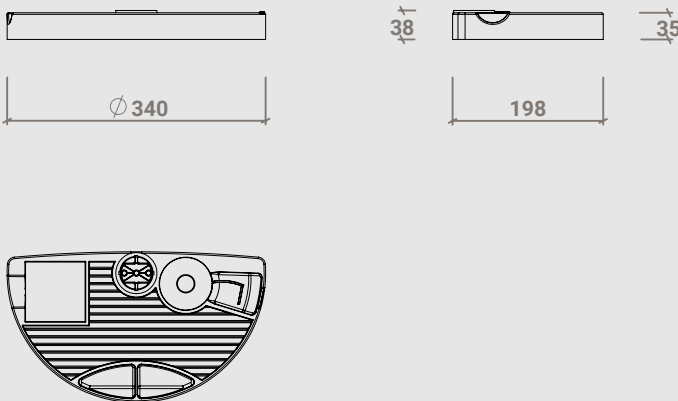

### Tablet Tray, Narrow w. Lock

H: 62 mm W: 510 mm D: 303 mm

- 4050-0000-9005
- 4050-0000-9006
- 4050-0000-9016

Item no.: 4050-0000

## Pen Tray Revolving

Pen Tray Revolving is available in black and grey, and is made of PP plastic. It is ideal for storing office supplies and works particularly well in smaller workspaces where space is limited.

The drawer opens by rotating it and can swivel 360 degrees around its pivot point, providing easy access to all items inside.

### Pen Tray Revolving

H: 35 mm W: 340 mm D: 198 mm

- 4030-0000-9005
- 4030-0000-9006

Item no.: 4050-0000