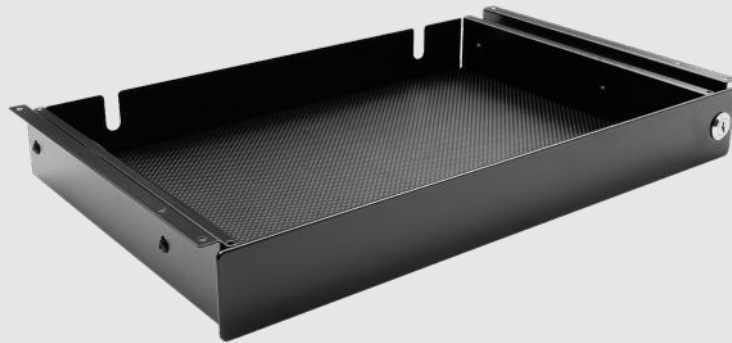

## Laptop Tray

Laptop Tray is a square drawer, with the same height at the front and back, creating a simple and clean look. The drawer comes with a lock and can be mounted under a desk or inside a cabinet, providing secure storage for your belongings.

The drawer is perfectly sized for a laptop and features cut-outs in the back panel for easy cable management.

## Pen Tray Revolving

Pen Tray Revolving is available in black and grey, and is made of PP plastic. It is ideal for storing office supplies and works particularly well in smaller workspaces where space is limited.

The drawer opens by rotating it and can swivel 360 degrees around its pivot point, providing easy access to all items inside.