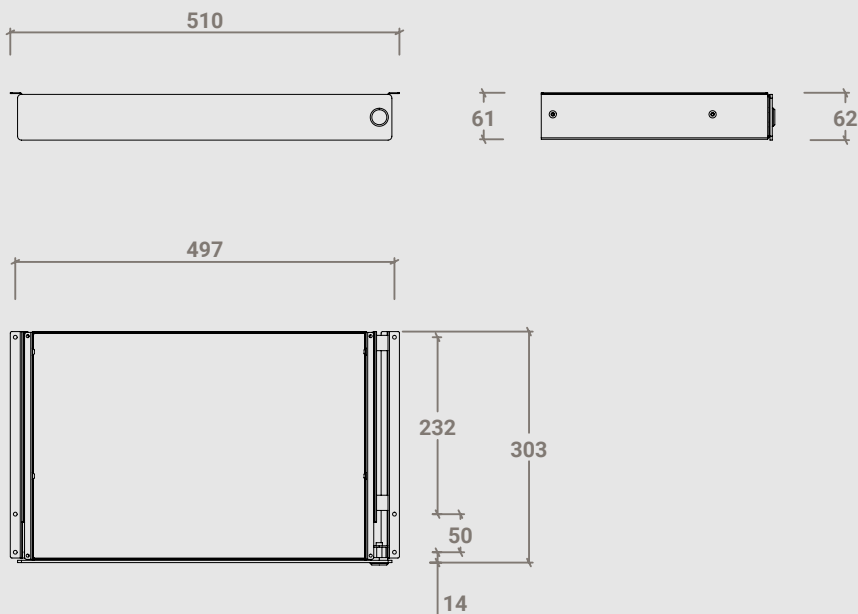

## Laptop Tray

Laptop Tray is a square drawer, with the same height at the front and back, creating a simple and clean look. The drawer comes with a lock and can be mounted under a desk or inside a cabinet, providing secure storage for your belongings.

The drawer is perfectly sized for a laptop and features cut-outs in the back panel for easy cable management.

### Tablet Tray, Narrow w. Lock

H: 62 mm W: 510 mm D: 303 mm

- 4050-0000-9005
- 4050-0000-9006
- 4050-0000-9016

Item no.: 4050-0000

### Pen Tray Revolving

H: 35 mm W: 340 mm D: 198 mm

- 4030-0000-9005
- 4030-0000-9006

Item no.: 4050-0000